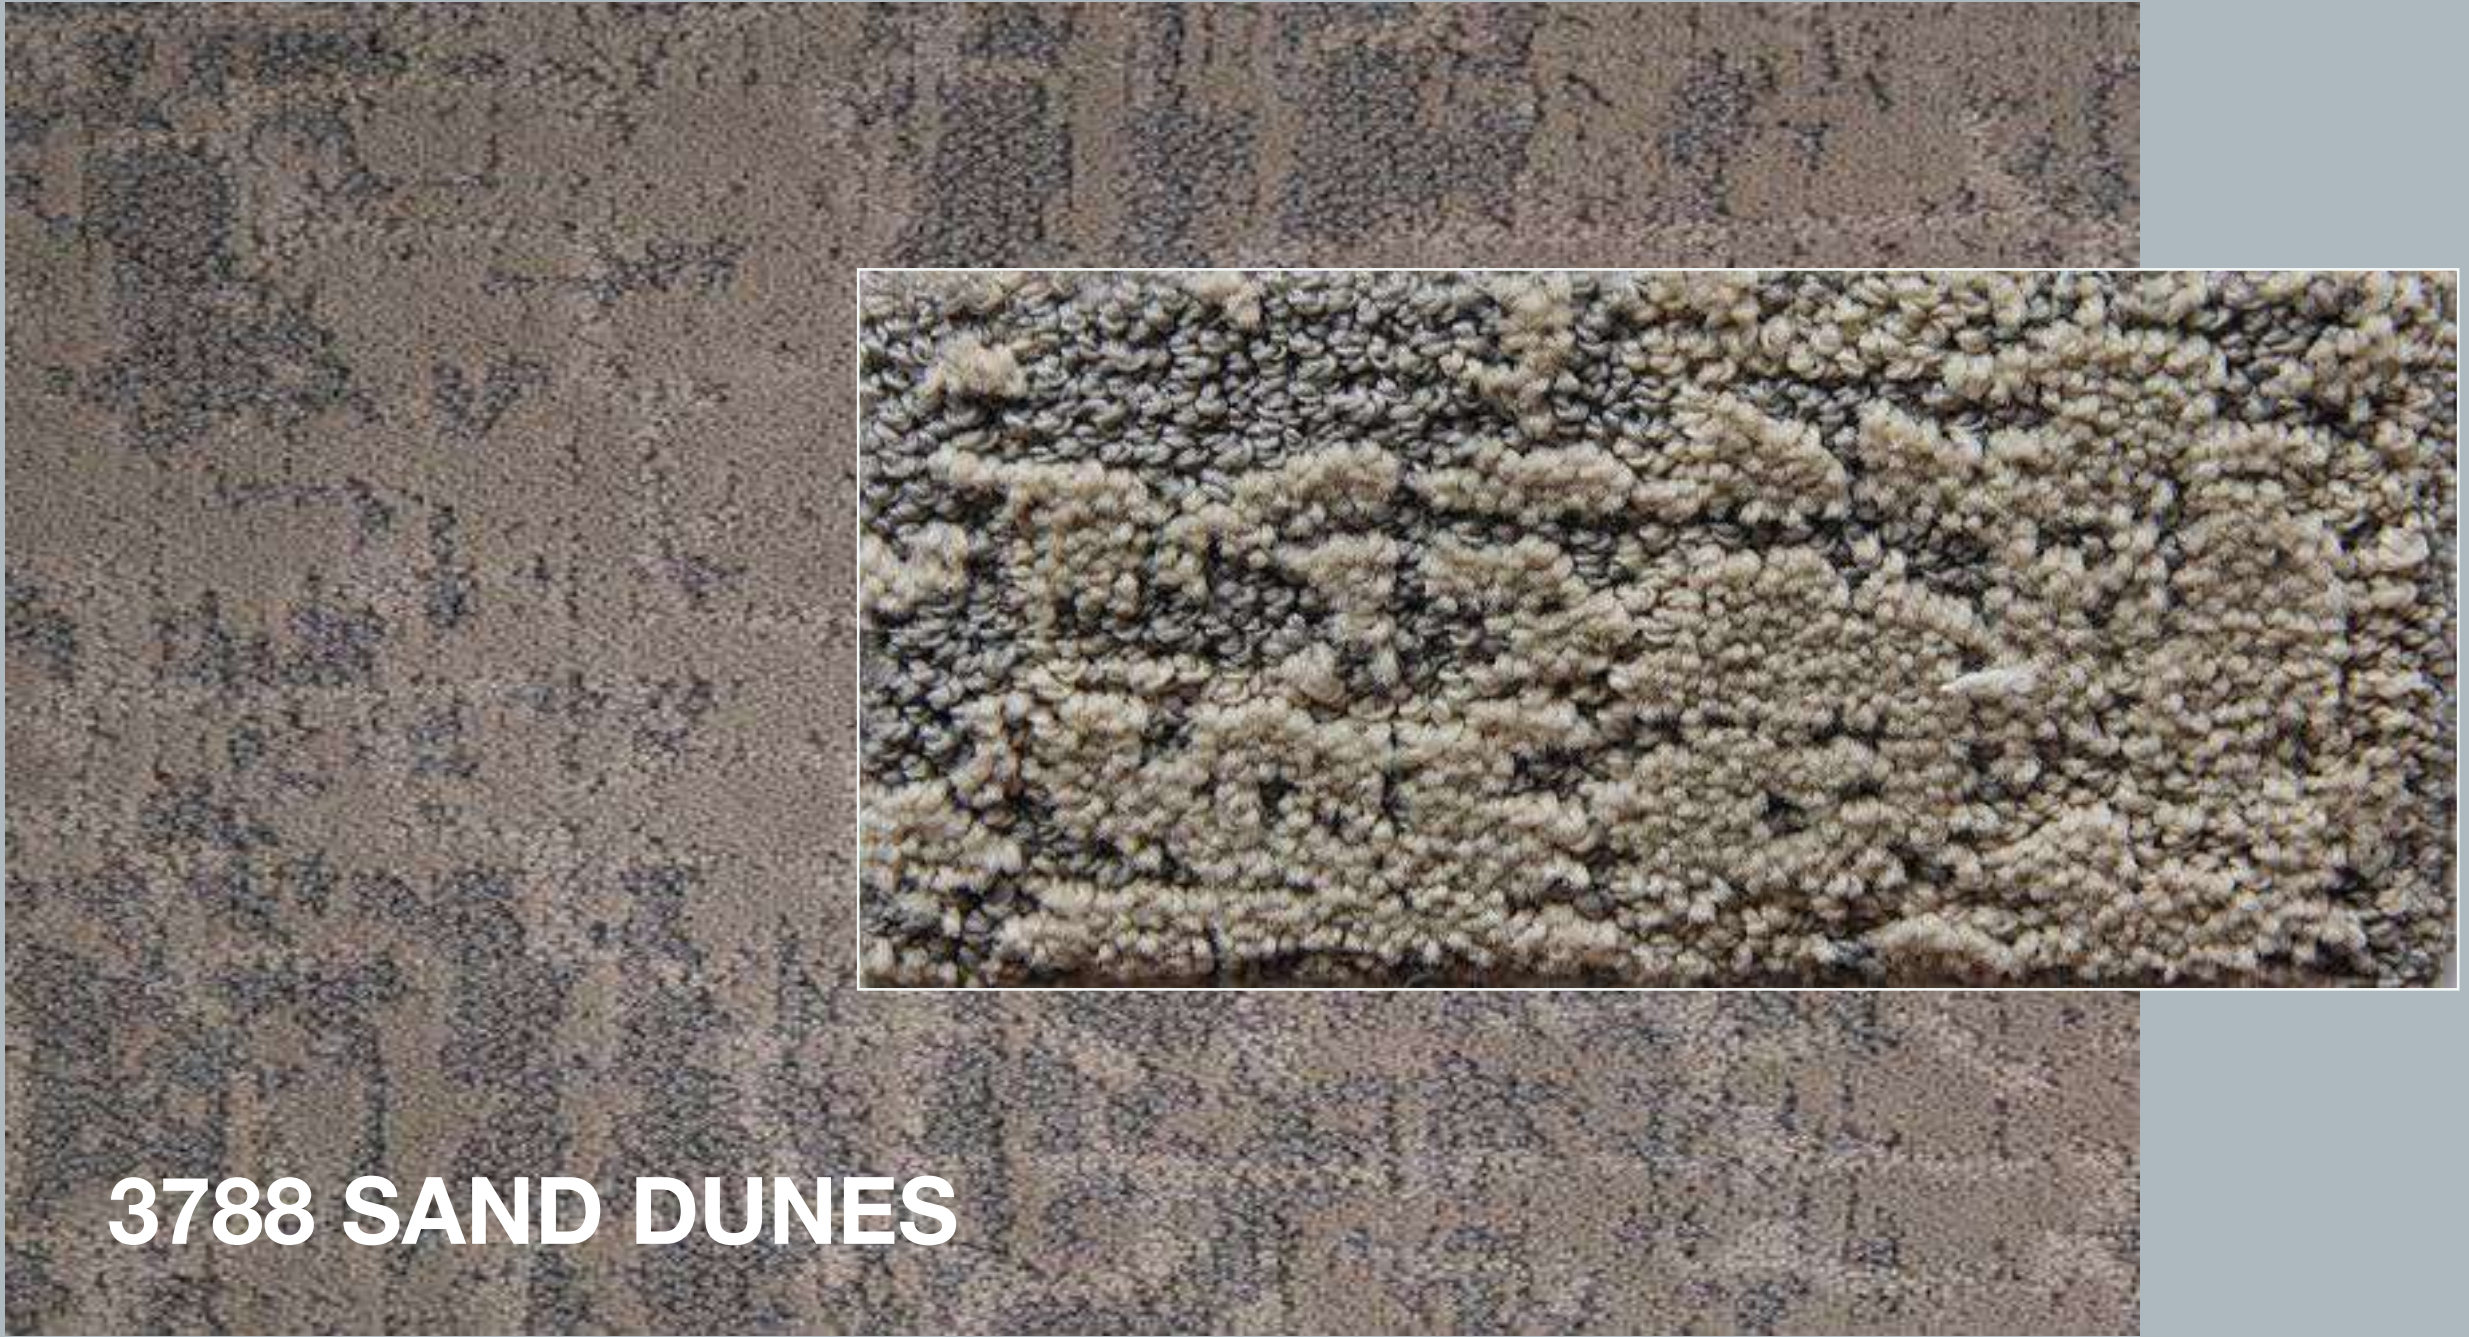

ILLUSION
100% NYLON
ANCHO 4 m
RASURADA

ILLUSION
100% NYLON
ANCHO 4 m
RASURADA

ILLUSION
100% NYLON
ANCHO 4 m
RASURADA

4171 HAYLO

NOBLE
100% SOLUTION DYED PRIMOS
ANCHO 3.66 m
RASURADA Y NUDO

4185 ESSENTIAL

4590 SERENITY

NOBLE
100% SOLUTION DYED PRIMOS
ANCHO 3.66 m
RASURADA Y NUDO

4583 SANDSTONE

NOBLE
100% SOLUTION DYED PRIMOS
ANCHO 3.66 m
RASURADA Y NUDO

93

SAVAGE
100% NYLON
ANCHO 4 m
RASURADA

SAVAGE
100% NYLON
ANCHO 4 m
RASURADA